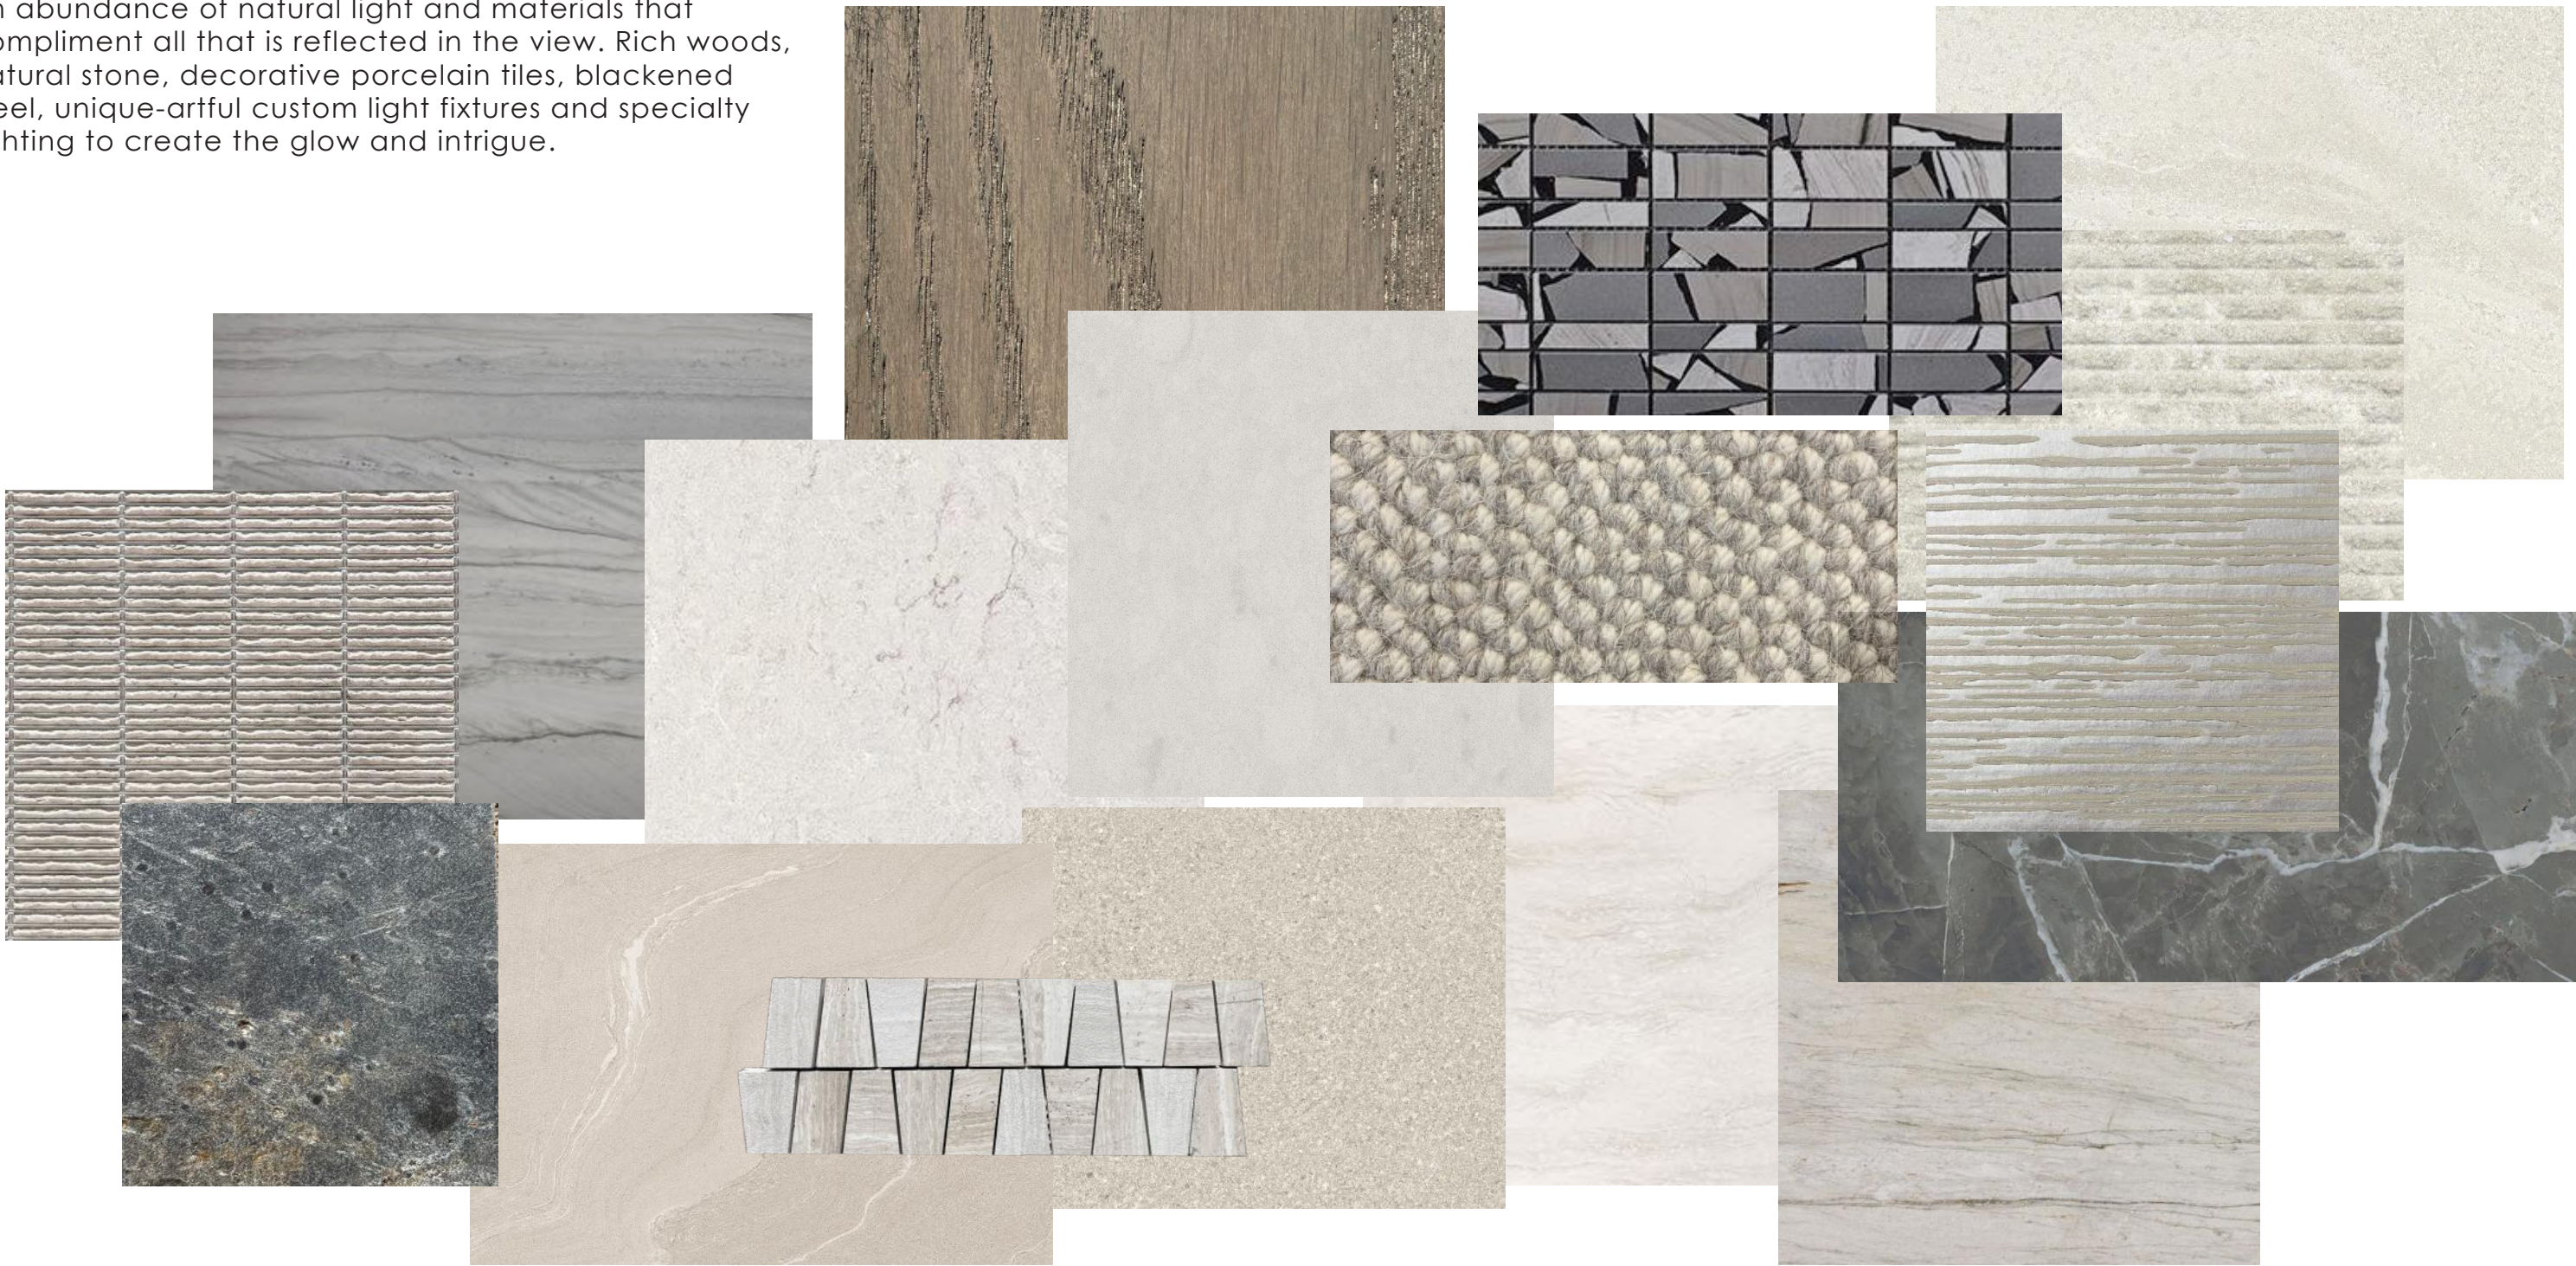

LOOK & FEEL

Interiors that reflect a rich, sophisticated, and luxurious environment; finely detailed within an open contemporary floor plan. Living spaces filled with an abundance of natural light and materials that compliment all that is reflected in the view. Rich woods, natural stone, decorative porcelain tiles, blackened steel, unique-artful custom light fixtures and specialty lighting to create the glow and intrigue.