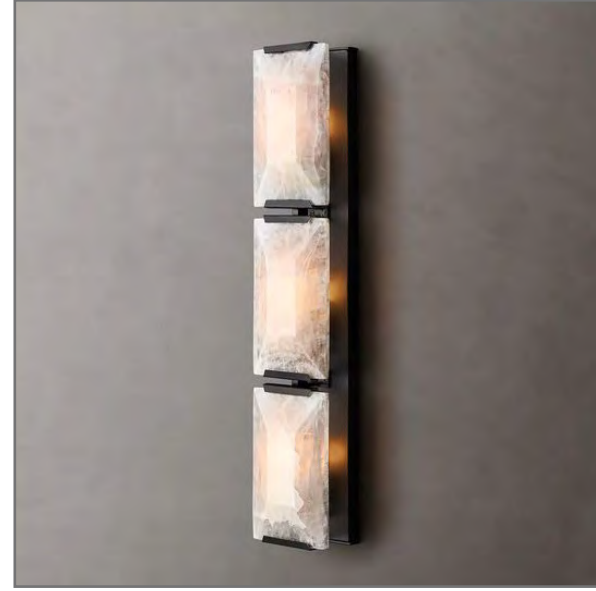

9

BATH TUB
Manufacturer: Duravit
Style: Architec Bath tub with Panel Height 20 1/2"
Color: White

8

10

TOILET
Manufacturer: Toto
Style: Aquia IV 1G Close Coupled Toilet
Color: Cotton

DECORATIVE LIGHT FIXTURES