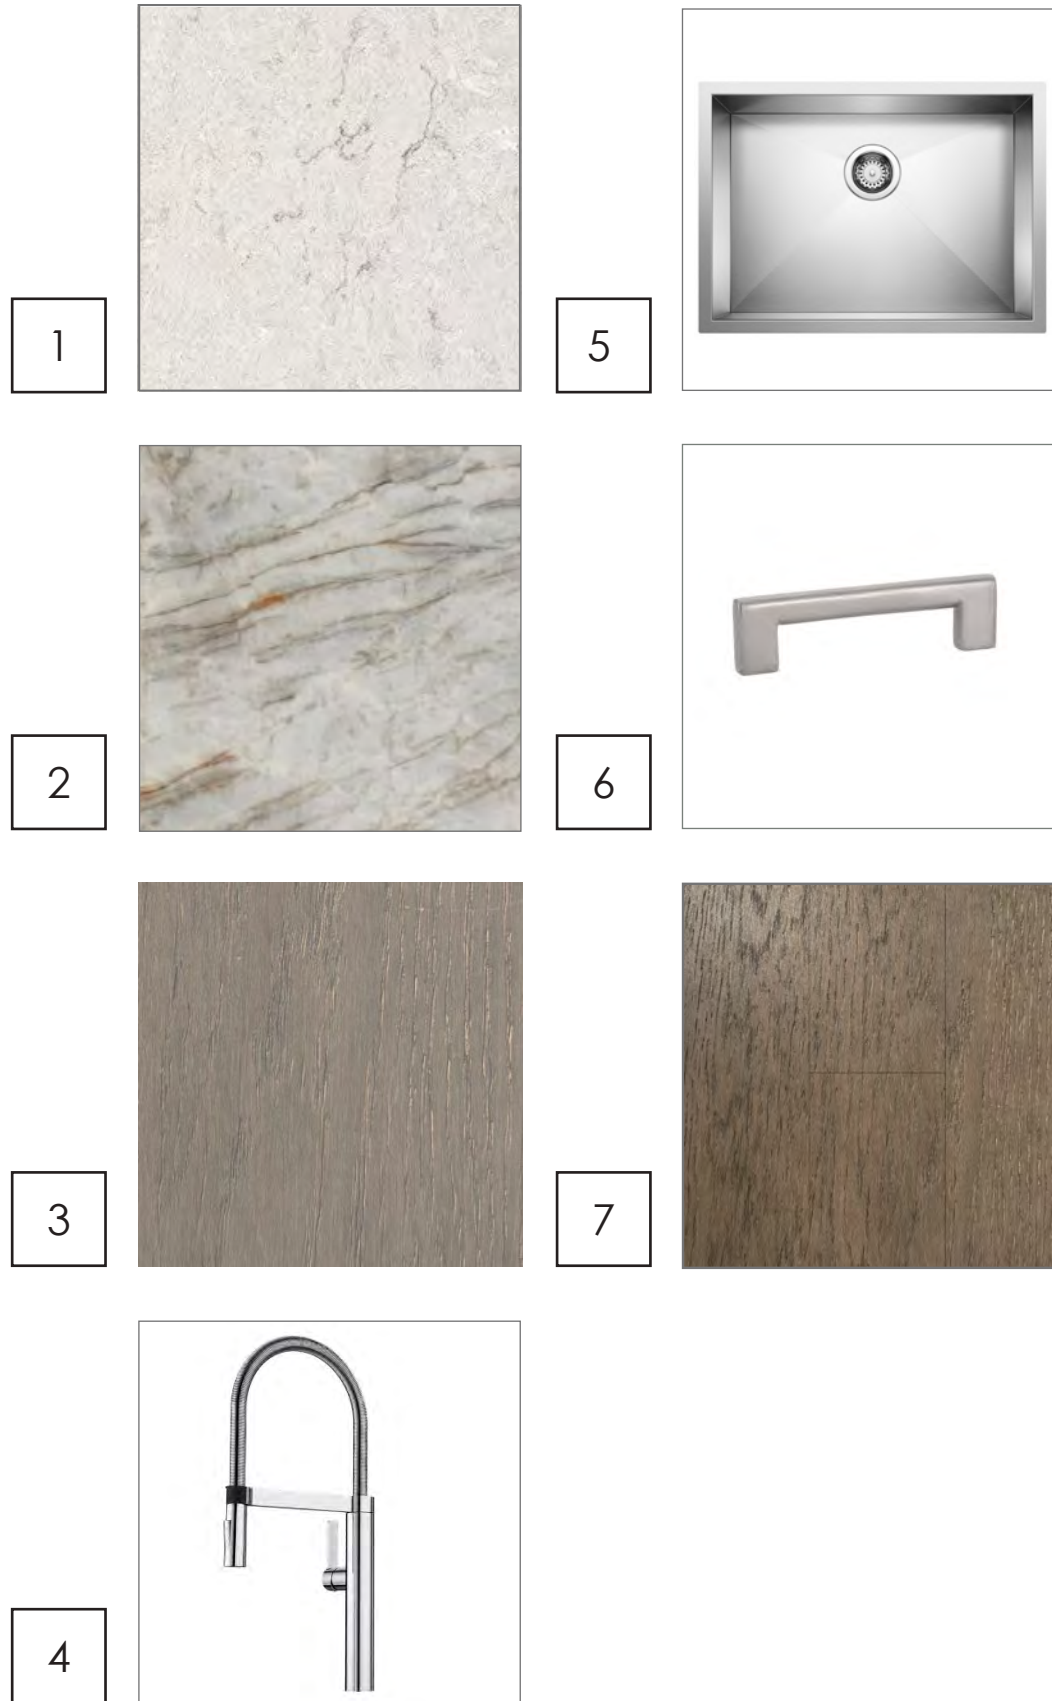

5

ENTRY HOOK

Manufacturer: Richelieu
Style: Contemporary Hook
Finish: Stainless Steel
Size: 11/4" H x 5/8" W x 13/4" Projection

6

WOOD FLOORING

Wide plank random length engineered
European White Rift Oak

3D VIEW J(1)

3D VIEW

FLOOR PLANS, ELEVATIONS, AND 3D VIEWS ARE FOR REFERENCE TO REPRESENT FINISHES AND VARY BY PLAN

PERIMETER & BACKSPLASH SLAB

Manufacturer: Caesarstone
 Style: Bianco Drift
 Material: Quartz
 Finish: Polished
 Size: 3 CM Exposed Edge, 2 CM for Backsplash