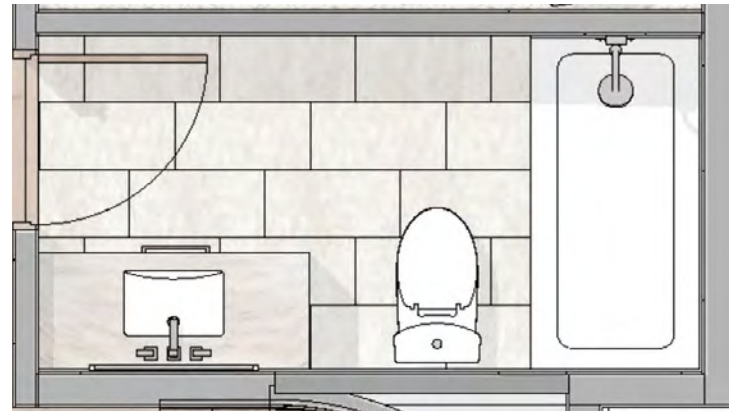

KEY PLAN J(2)