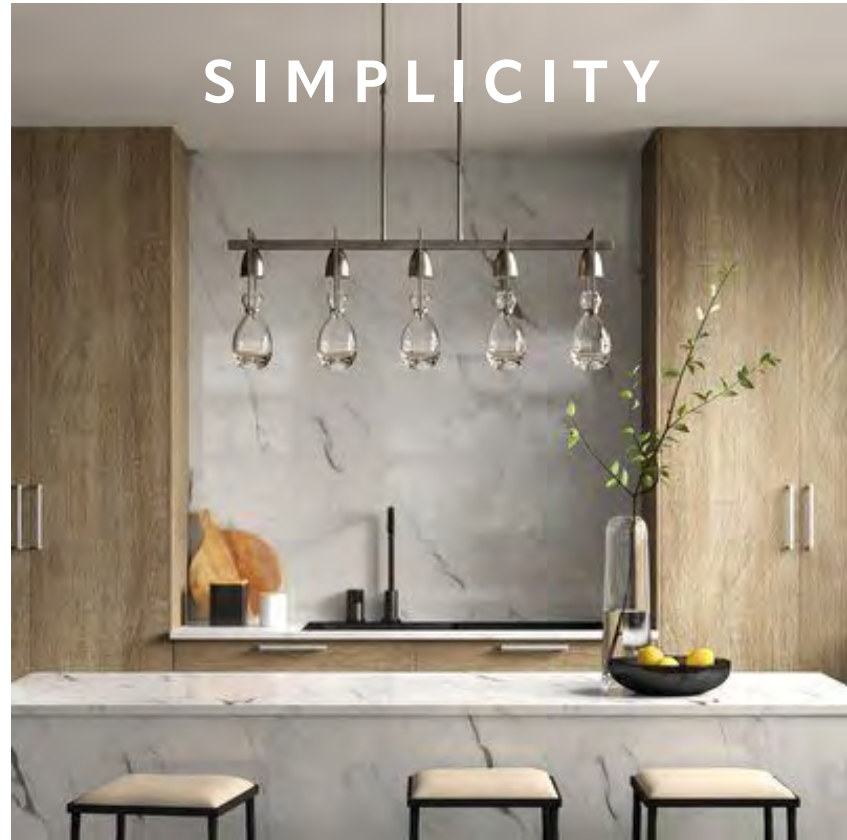

BUILT-INS

LIFESTYLE

SIMPLICITY