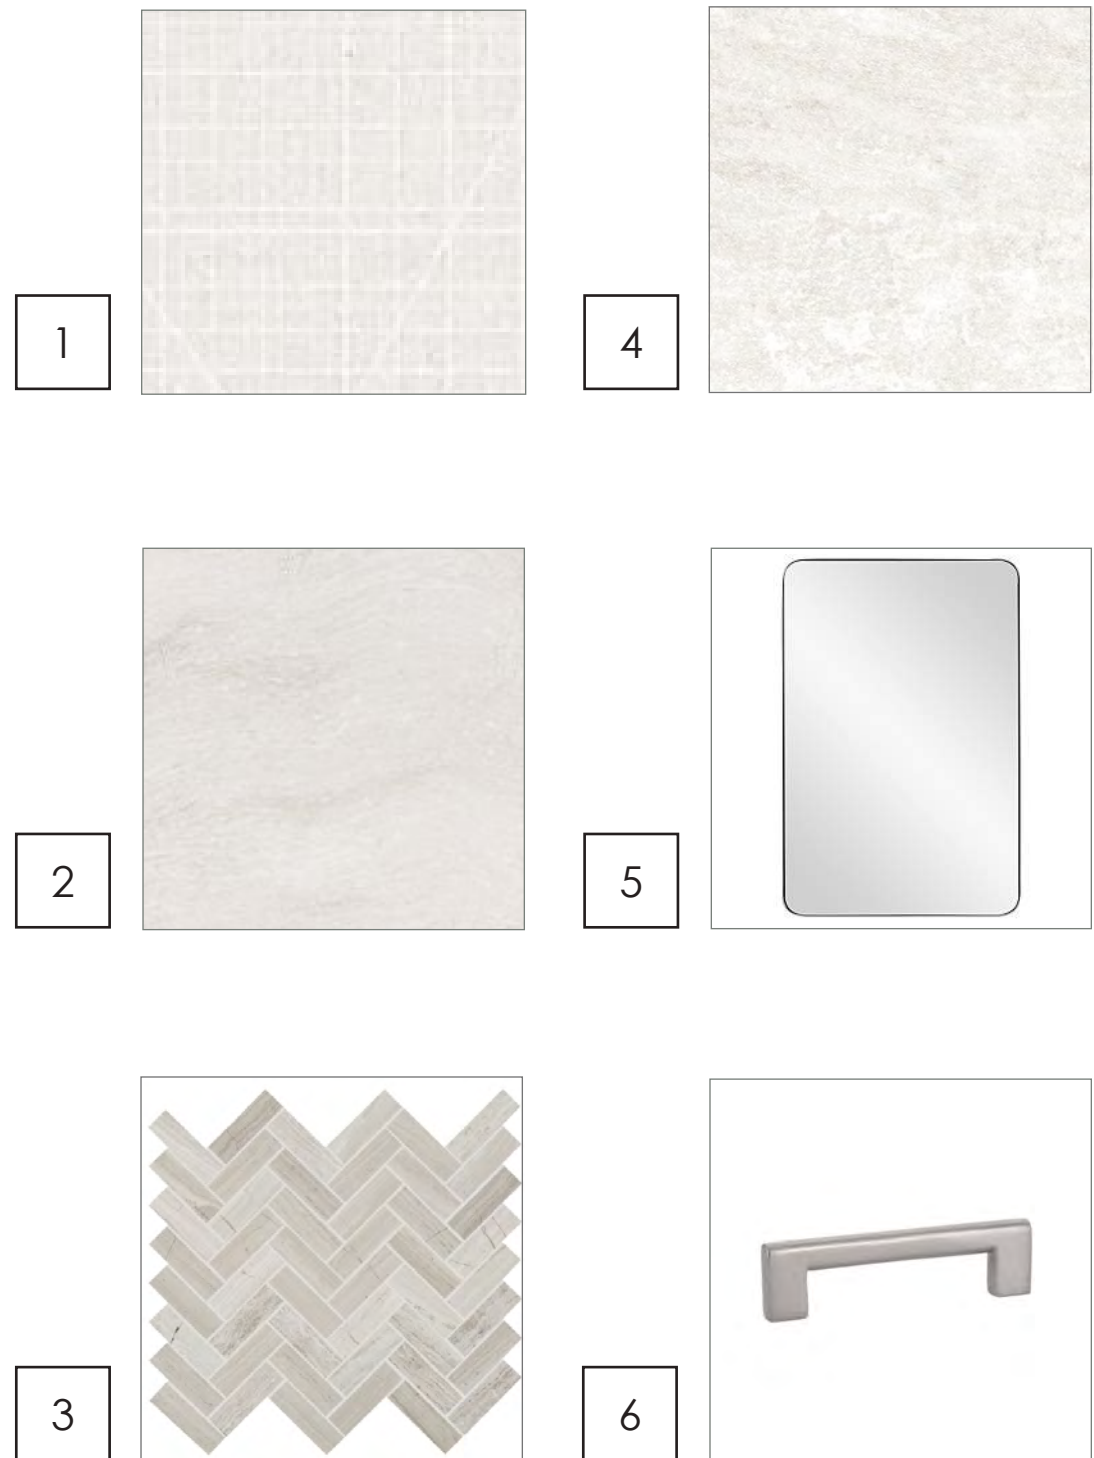

WALL TILE

Manufacturer: Ergon
Style: Grain Stone
Color: White Cage Natural
Finish: Textured
Size: 12" W x 24" L

VANITY COUNTERTOP & BACKSPLASH

Manufacturer: Cambria
Style: Delgatie
Material: Quartz
Finish: Polished
Size: 3 CM Exposed Slab, 2 CM Backsplash

ACCENT WALL MOSAIC

Manufacturer: Crossville
Style: Moongate Herringbone Mosaic
Material: Natural Stone
Size: 1" W x 3" L

FLOOR & BASE TILE

Manufacturer: Ergon
Style: Oros Stone
Color: Tecnica White Natural
Finish: Natural
Size: 12" x 24"

VANITY MIRROR

Size: Varies per Vanity

CABINET PULL

Manufacturer: Emtek
Style: Trail Pull
Finish: Satin Nickel
Size: 8" L