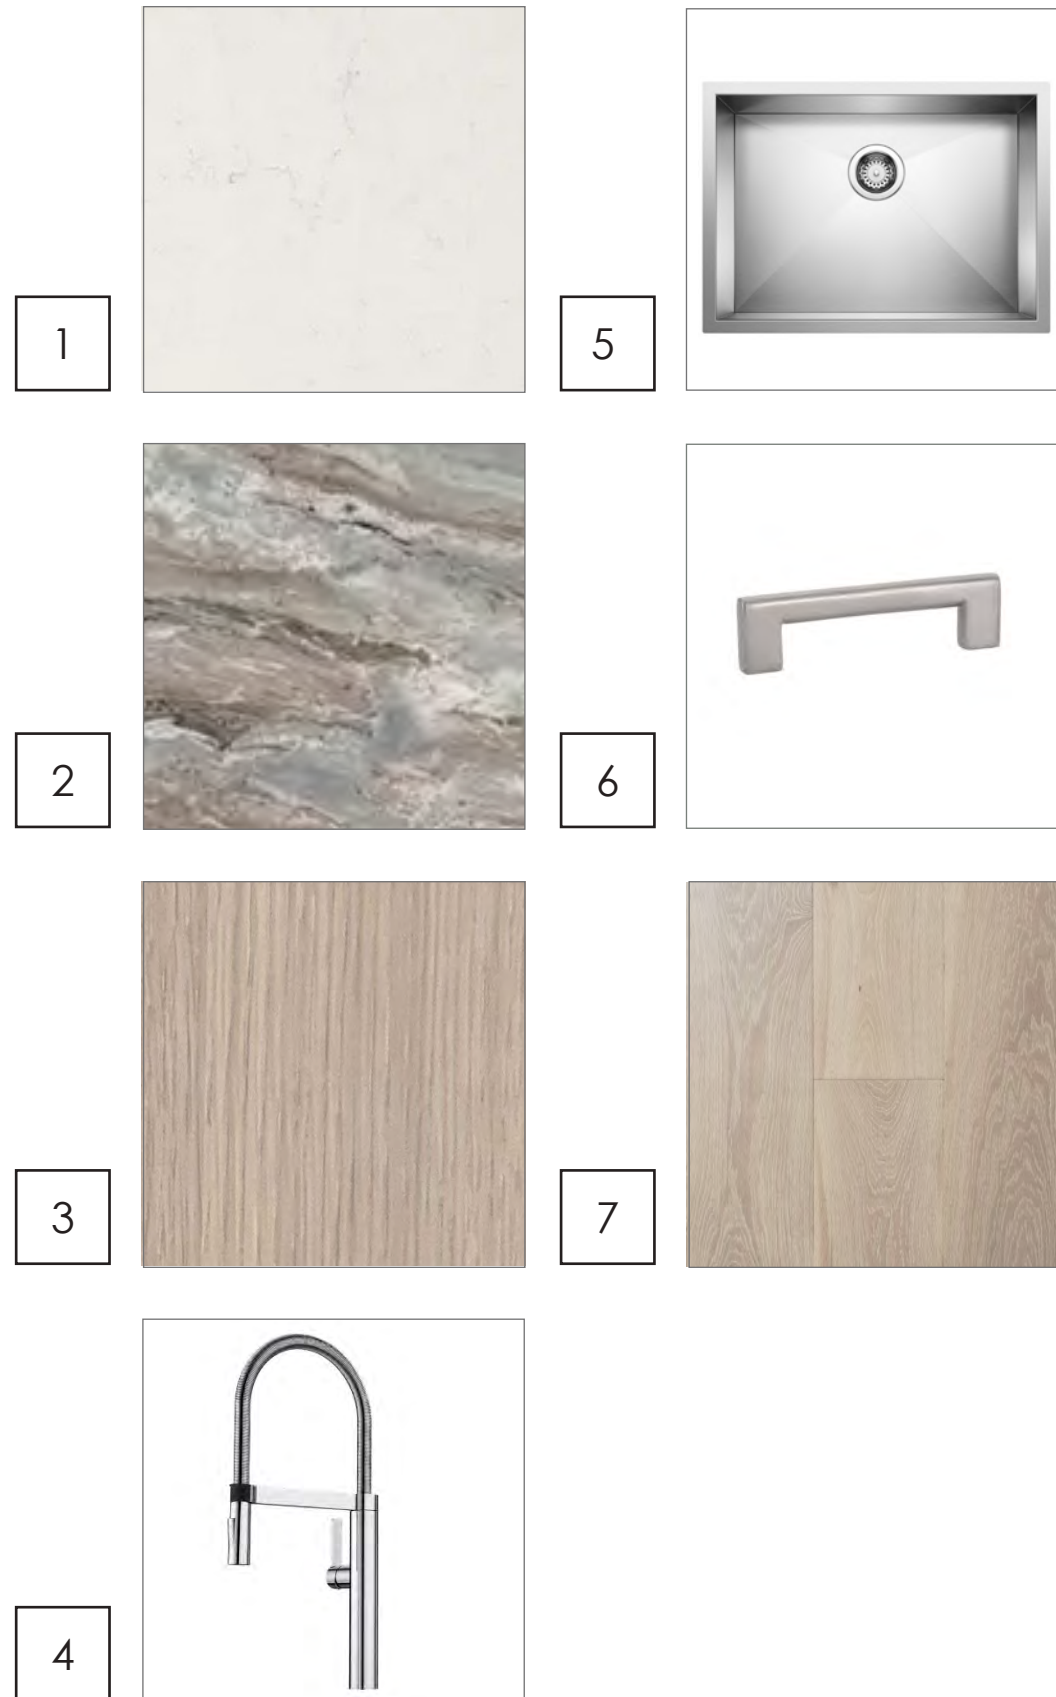

3

WOOD FLOORING

Wide plank random length engineered
European White Rift Oak

KEY PLAN

3D VIEW

FLOOR PLANS, ELEVATIONS, AND 3D VIEWS ARE FOR REFERENCE TO REPRESENT FINISHES AND VARY BY PLAN

PERIMETER & BACKSPLASH SLAB