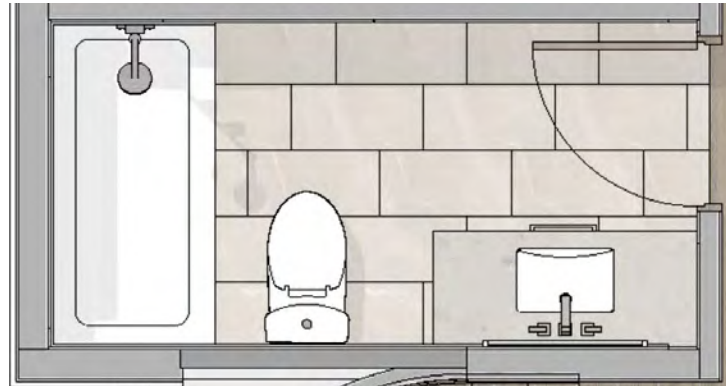

KEY PLAN J(1)