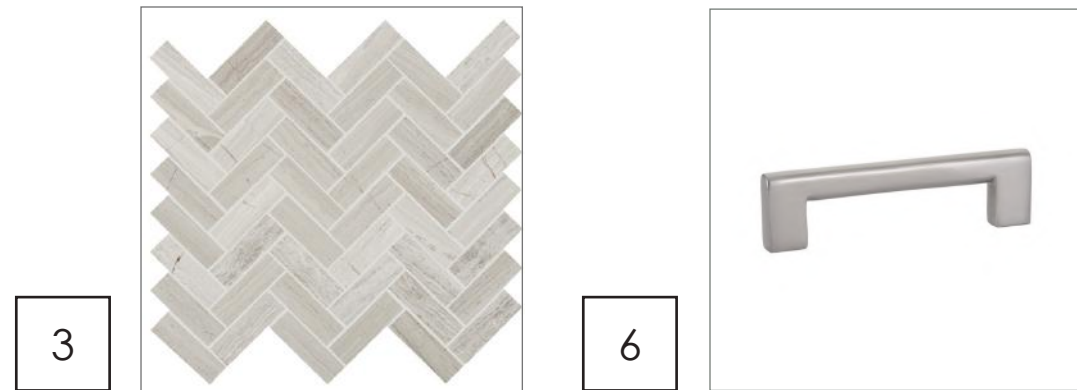

5 VANITY MIRROR
Size: Varies per Vanity

6 CABINET PULL
Manufacturer: Emtek
Style: Trail Pull
Finish: Satin Nickel
Size: 8" L