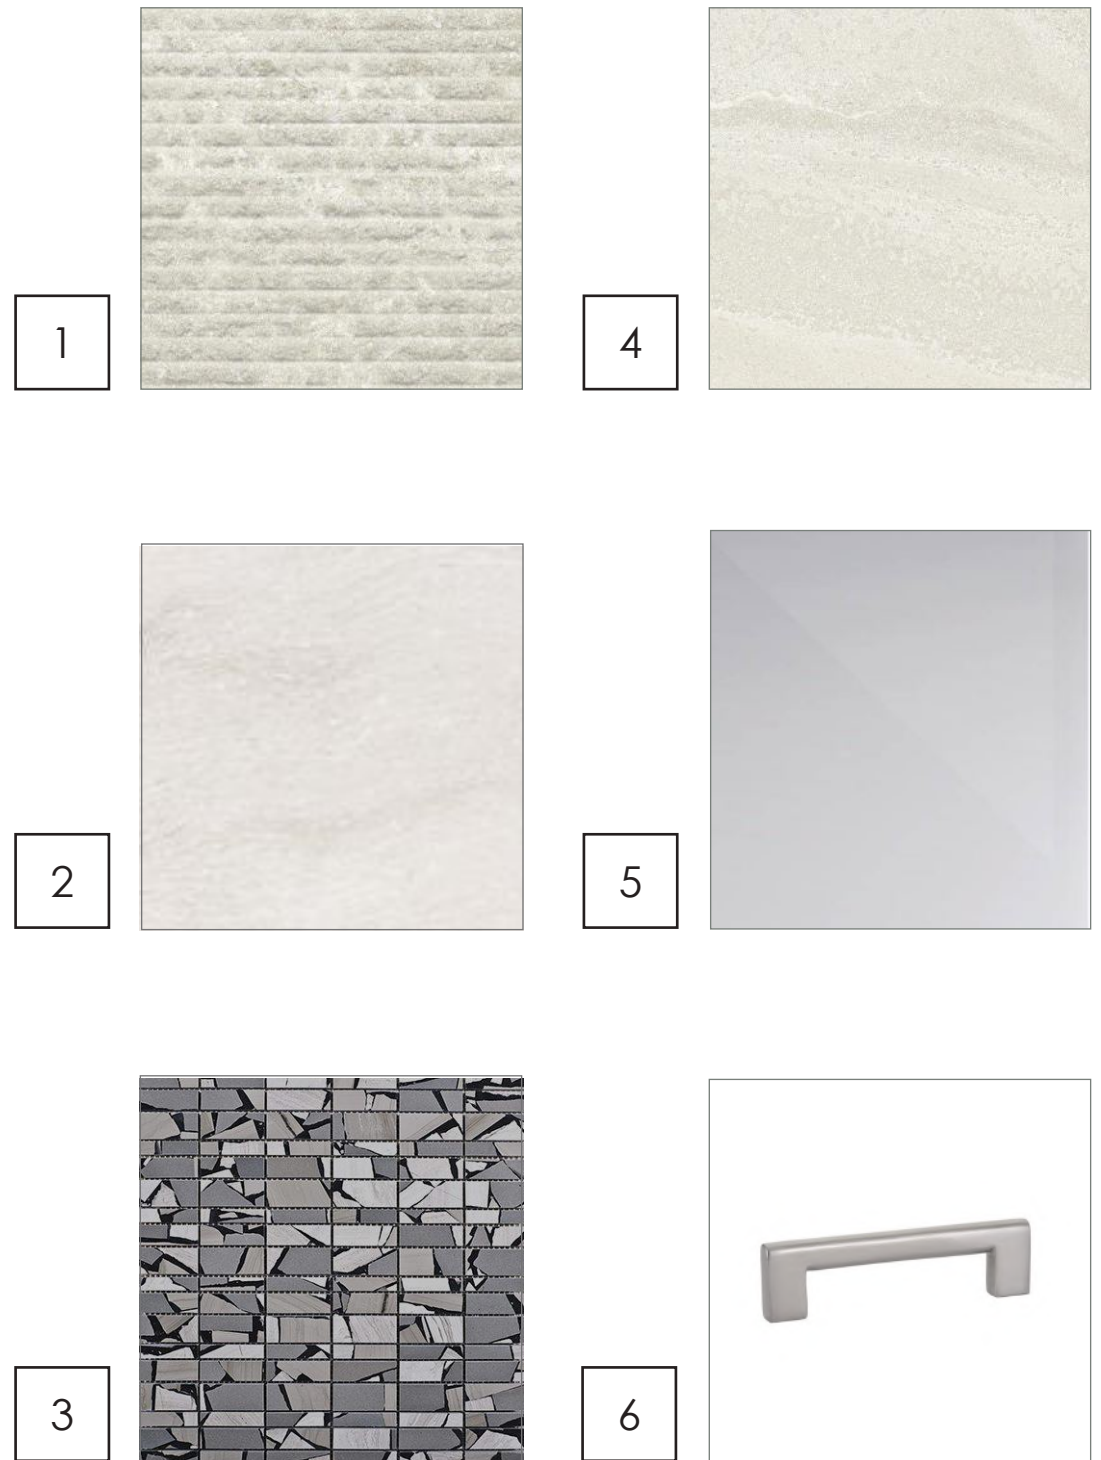

- 1

  WALL TILE
  Manufacturer: Ergon
  Collection: Stonehenge
  Style: Ivory Line
  Size: 12" x 24"
- 2

  VANITY COUNTERTOP, BENCH SEAT & FACE
  Manufacturer: Cambria
  Style: Ironsbridge
  Material: Marble
  Finish: Polished
  Size: 3 CM Exposed Edge
- 3

  SHOWER NICHE MOSAIC
  Manufacturer: Porcelanosa
  Style: Lines Safary Brown
  Finish: Honed
  Size: 12" x 12"
- 4

  FLOOR & BASE TILE
  Manufacturer: Ergon
  Style: Stonehenge Ivory
  Material: Porcelain
  Finish: Naturale
  Size: 12" H x 24" L (Floor), 6" H x 24" L (Base)
- 5

  VANITY LED MIRROR
  Manufacturer: Nova
  Style: Nova LED Lighted Mirror
  Size: Varies per Vanity
- 6

  CABINET PULL
  Manufacturer: Emtek
  Style: Trail Pull
  Finish: Satin Nickel
  Size: 8" L