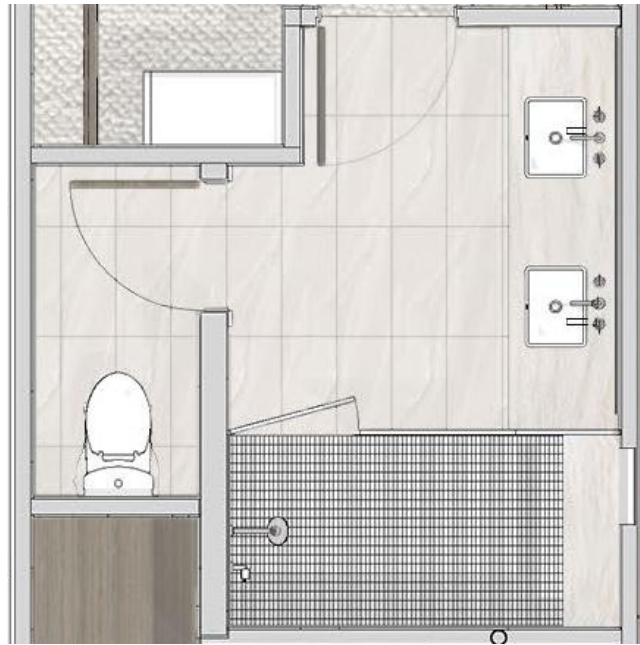

KEY PLAN (12 ARAPAHOE)

3D VIEW (12 ARAPAHOE)

FLOOR PLANS, ELEVATIONS, AND 3D VIEWS ARE FOR REFERENCE TO REPRESENT FINISHES AND VARY BY PLAN

- 1

WALL TILE
 Manufacturer: Ergon
 Collection: Stonehenge
 Style: Ivory Line
 Size: 12" x 24"
- 2