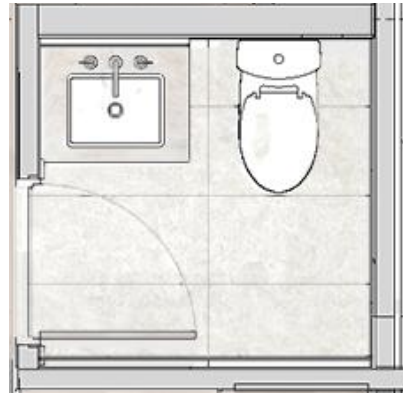

KEY PLAN (10 ARAPAHOE)